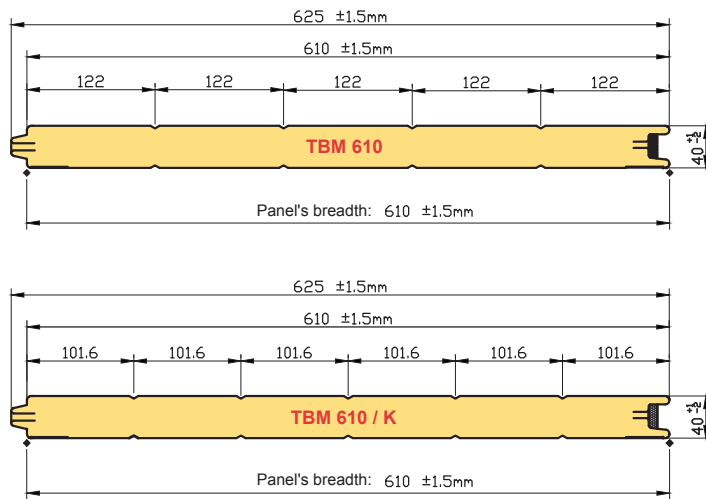

TBM/K 610  
RAL 9007 - STUCCO

TBM 610  
RAL 9002 - STUCCO

|                                   |           |
|-----------------------------------|-----------|
| Panel Weight                      | 5.35 kg/m |
| Weight Tolerance                  | ±5%       |
| Ridges (Standard)                 | 122 mm    |
| Ridges (K Version)                | 101 mm    |
| $\lambda$ mW / m °C               | <0.022    |
| K Watt / m °C                     | 0.50      |
| I (ISO 717) Soundproof Index (dB) | 25        |

Panel weight is for indication purposes only. Due to the typical tolerances getted during the several steps of the panels components manufacturing process, variations in the final weight of the panel can be found. For this reason and in accordance with the industrial "Best Practices", Tecse do recommends to weigh the panels before using them for each door assembly, in order to choose the most suitable springs.